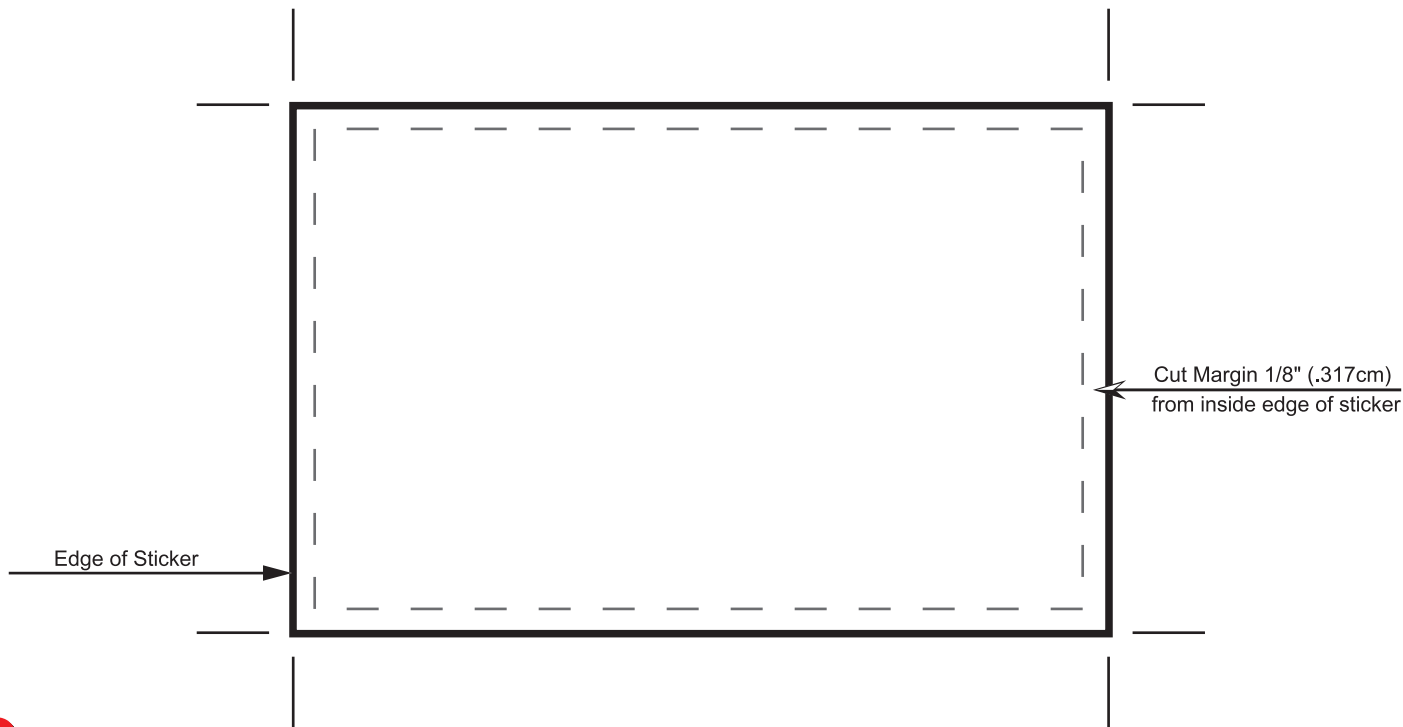

4.25" x 2.75" Artwork Template

10.799cm x 6.985cm

**922 Chevy Way
Medford, OR 97504**

877-778-4253
art@123stickers.com

Full bleeds on all stickers allowed. Images must be 1/8" (.317cm) away from edge or we are not responsible for the accuracy of the cutting. Images that run off the stickers are allowed, but we will not be held responsible for the accuracy of the image placement, or cutting. Images can have borders, but they must be at least 1/8".