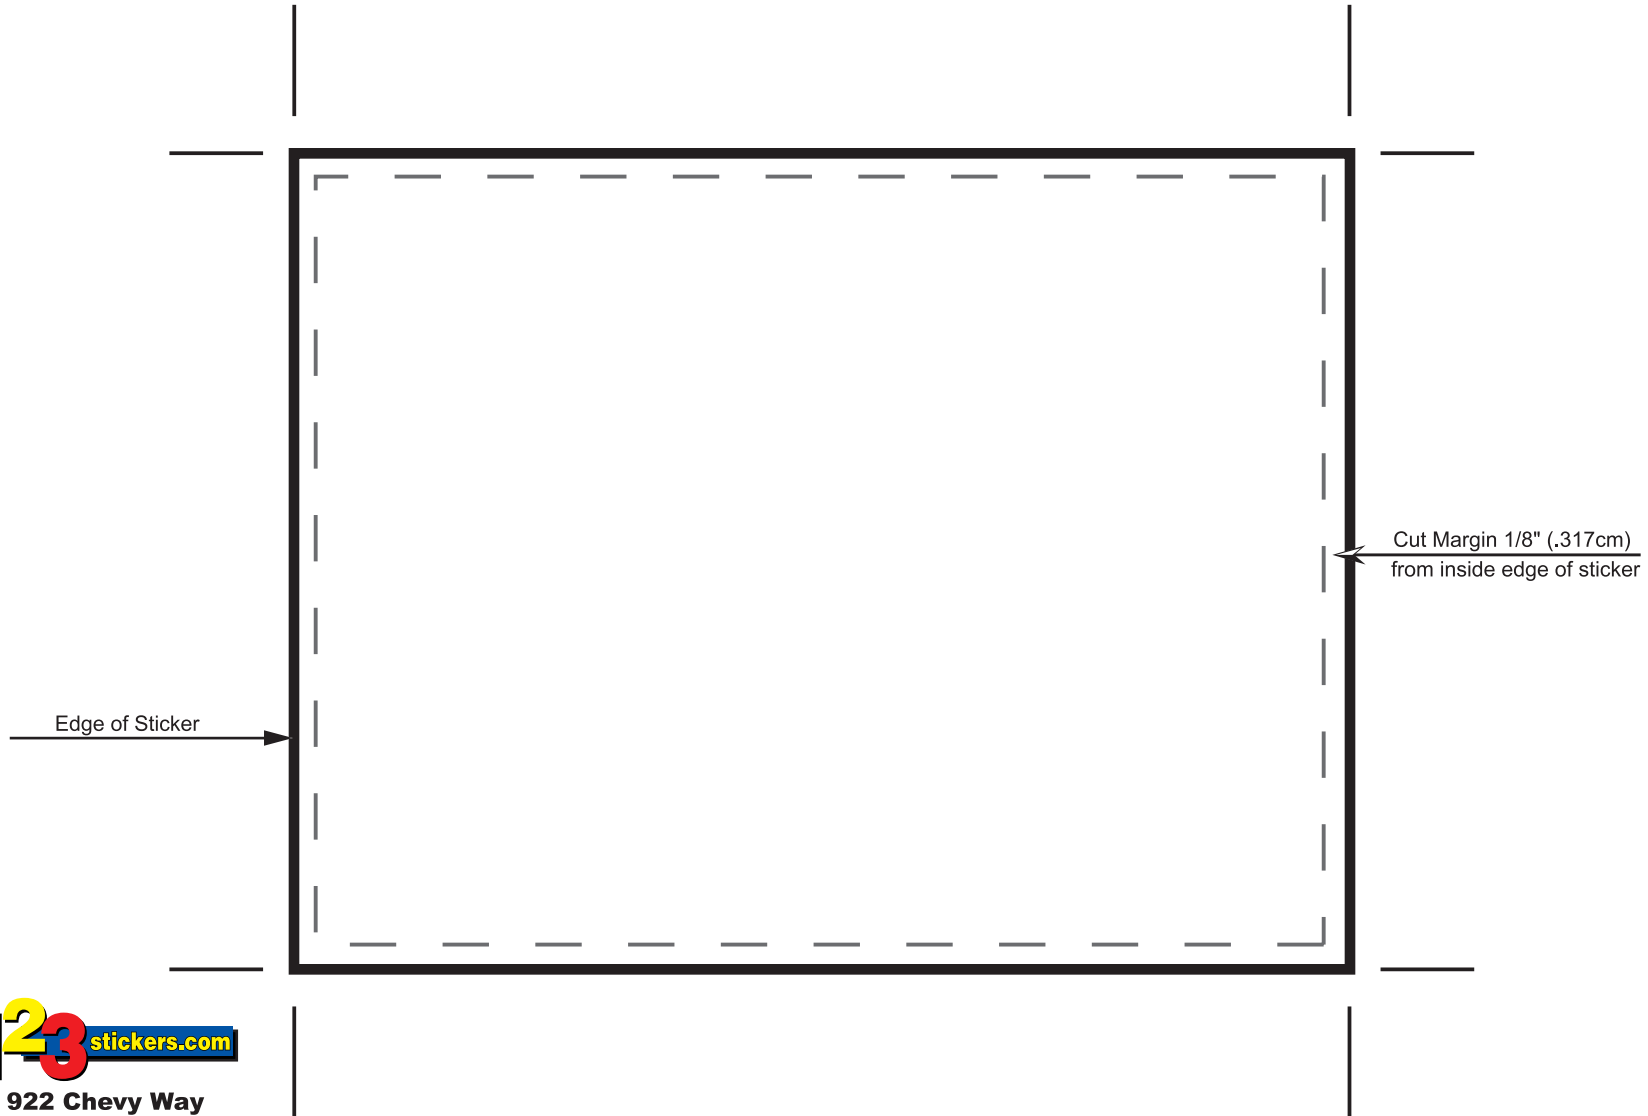

4.25" x 5.5" Artwork Template

10.795cm x 13.97cm

**922 Chevy Way
Medford, OR 97504**

877-778-4253
art@123stickers.com

Full bleeds on all stickers allowed. Images must be 1/8" (.317cm) away from edge or we are not responsible for the accuracy of the cutting. Images that run off the stickers are allowed, but we will not be held responsible for the accuracy of the image placement, or cutting. Images can have borders, but they must be at least 1/8".