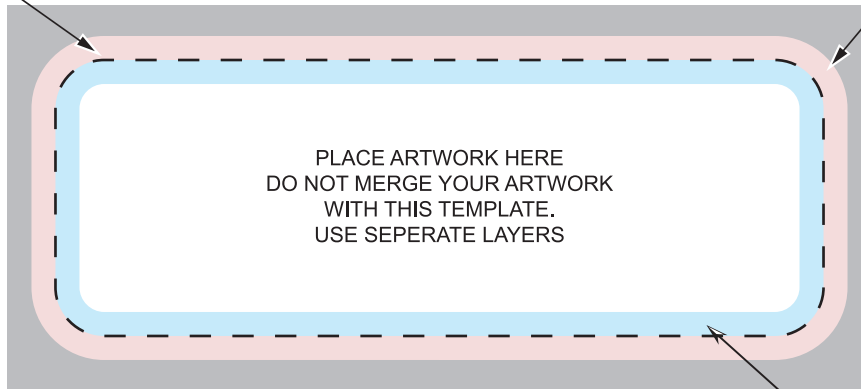

# 4"x1.437" Rounded Corner Rectangle Artwork Template

Black dashed-line is the  
Edge of Sticker(die-cut edge) final cut size 4x1.437

BLEED (pink area)

(blue area) Trim Safety Margin  
1/8" (.317cm) minimum.

Full bleeds on all stickers allowed. Images must be 1/8" (.317cm) away from edge or we are not responsible for the accuracy of the cutting. Images that run off the stickers are allowed, but we will not be held responsible for the accuracy of the image placement, or cutting. Images can have borders, but they must be at least 1/8".