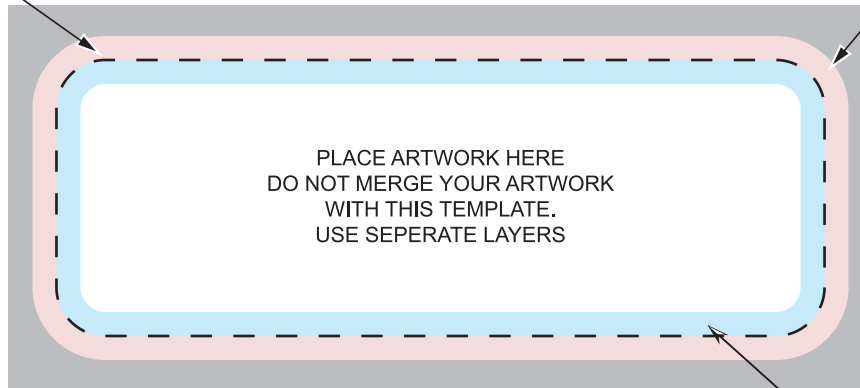

# 4"x1.437" Rounded Corner Rectangle Artwork Template

Black dashed-line is the  
Edge of Sticker(die-cut edge) final cut size 4x1.437

BLEED (pink area)

(blue area) Trim Safety Margin  
1/8" (.317cm) minimum.

Full bleeds on all stickers allowed. Images must be 1/8" (.317cm) away from edge or we are not responsible for the accuracy of the cutting. Images that run off the stickers are allowed, but we will not be held responsible for the accuracy of the image placement, or cutting. Images can have borders, but they must be at least 1/8".