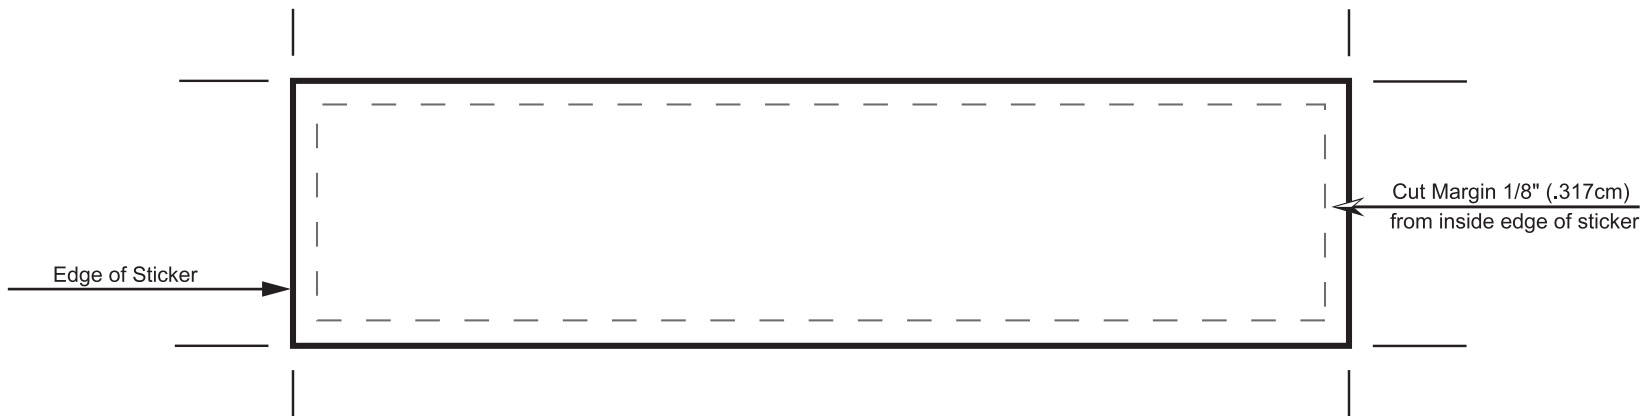

5.5" x 1.38" Artwork Template

13.97cm x 3.505cm

922 Chevy Way

Medford, OR 97504

877-778-4253

art@123stickers.com

Full bleeds on all stickers allowed. Images must be 1/8" (.317cm) away from edge or we are not responsible for the accuracy of the cutting. Images that run off the stickers are allowed, but we will not be held responsible for the accuracy of the image placement, or cutting. Images can have borders, but they must be at least 1/8".