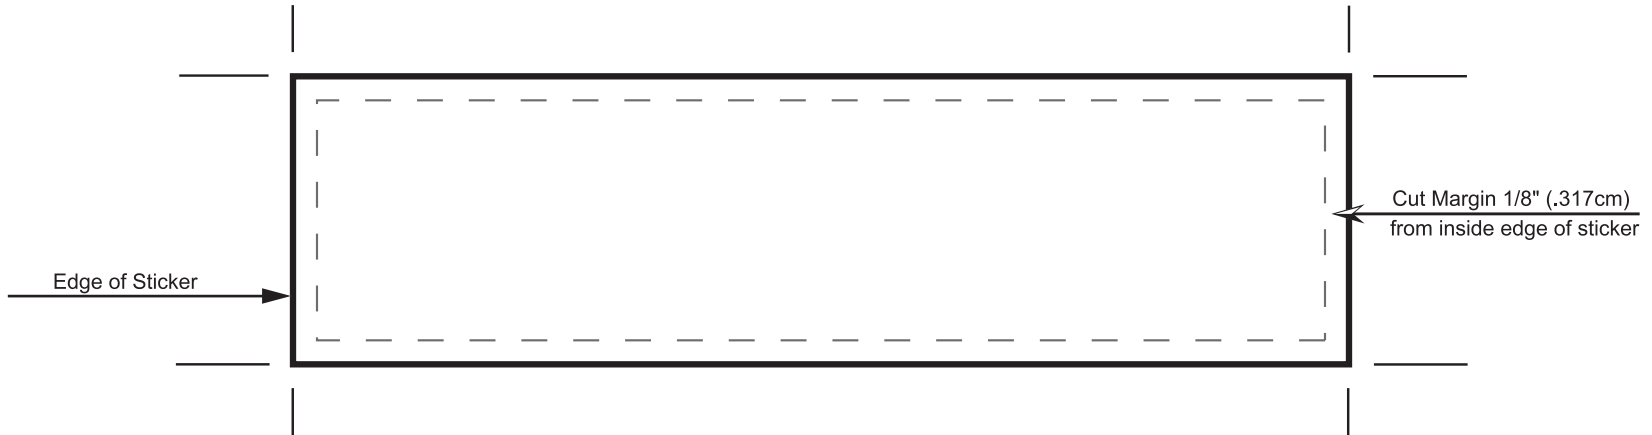

5.5" x 1.5" Artwork Template

13.97cm x 3.81cm

922 Chevy Way
Medford, OR 97504

877-778-4253
art@123stickers.com

Full bleeds on all stickers allowed. Images must be 1/8" (.317cm) away from edge or we are not responsible for the accuracy of the cutting. Images that run off the stickers are allowed, but we will not be held responsible for the accuracy of the image placement, or cutting. Images can have borders, but they must be at least 1/8".