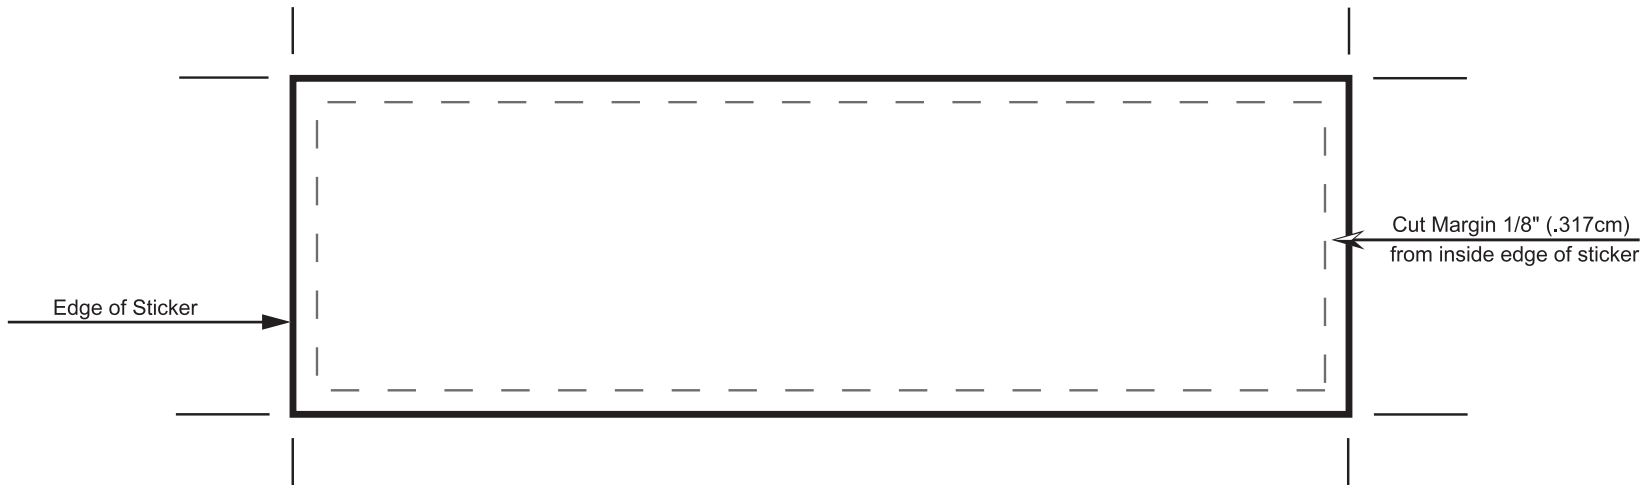

5.5" x 1.75" Artwork Template

13.97cm x 4.445cm

922 Chevy Way

Medford, OR 97504

877-778-4253

art@123stickers.com

Full bleeds on all stickers allowed. Images must be 1/8" (.317cm) away from edge or we are not responsible for the accuracy of the cutting. Images that run off the stickers are allowed, but we will not be held responsible for the accuracy of the image placement, or cutting. Images can have borders, but they must be at least 1/8".