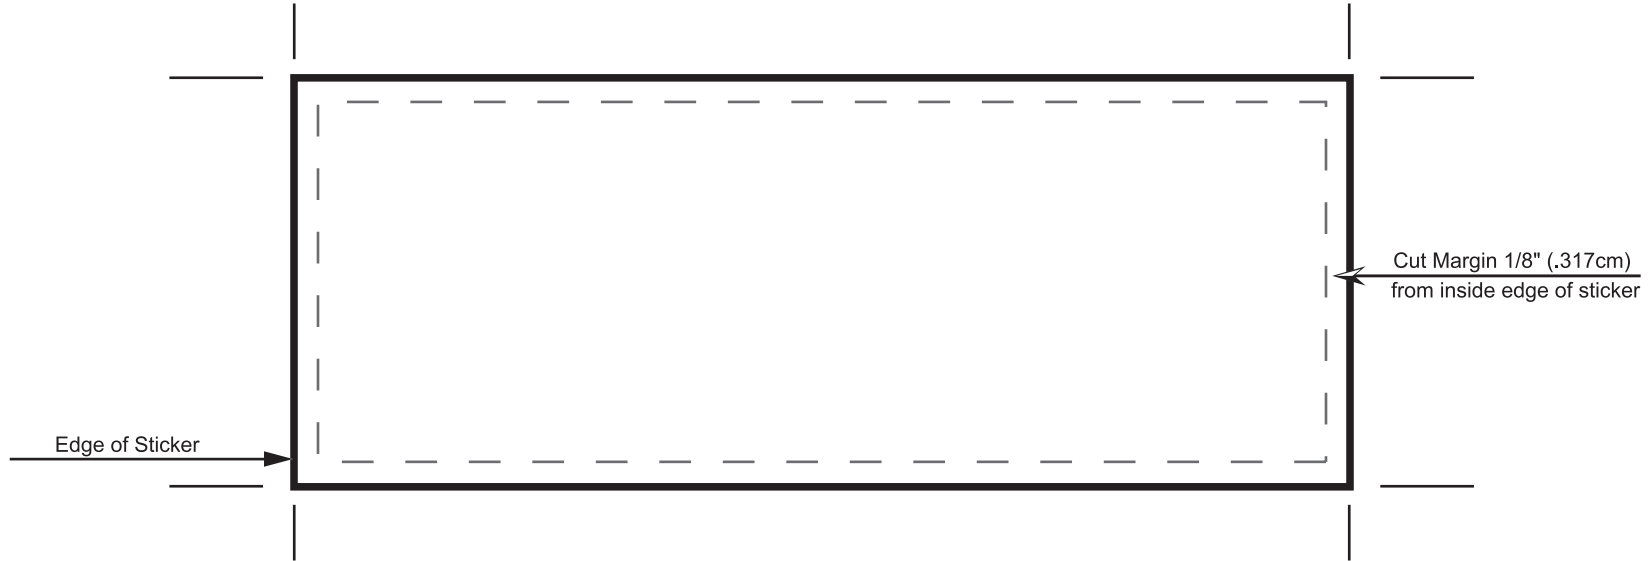

5.5" x 2.13" Artwork Template

13.97cm x 5.41cm

**922 Chevy Way
Medford, OR 97504**

877-778-4253
art@123stickers.com

Full bleeds on all stickers allowed. Images must be 1/8" (.317cm) away from edge or we are not responsible for the accuracy of the cutting. Images that run off the stickers are allowed, but we will not be held responsible for the accuracy of the image placement, or cutting. Images can have borders, but they must be at least 1/8".