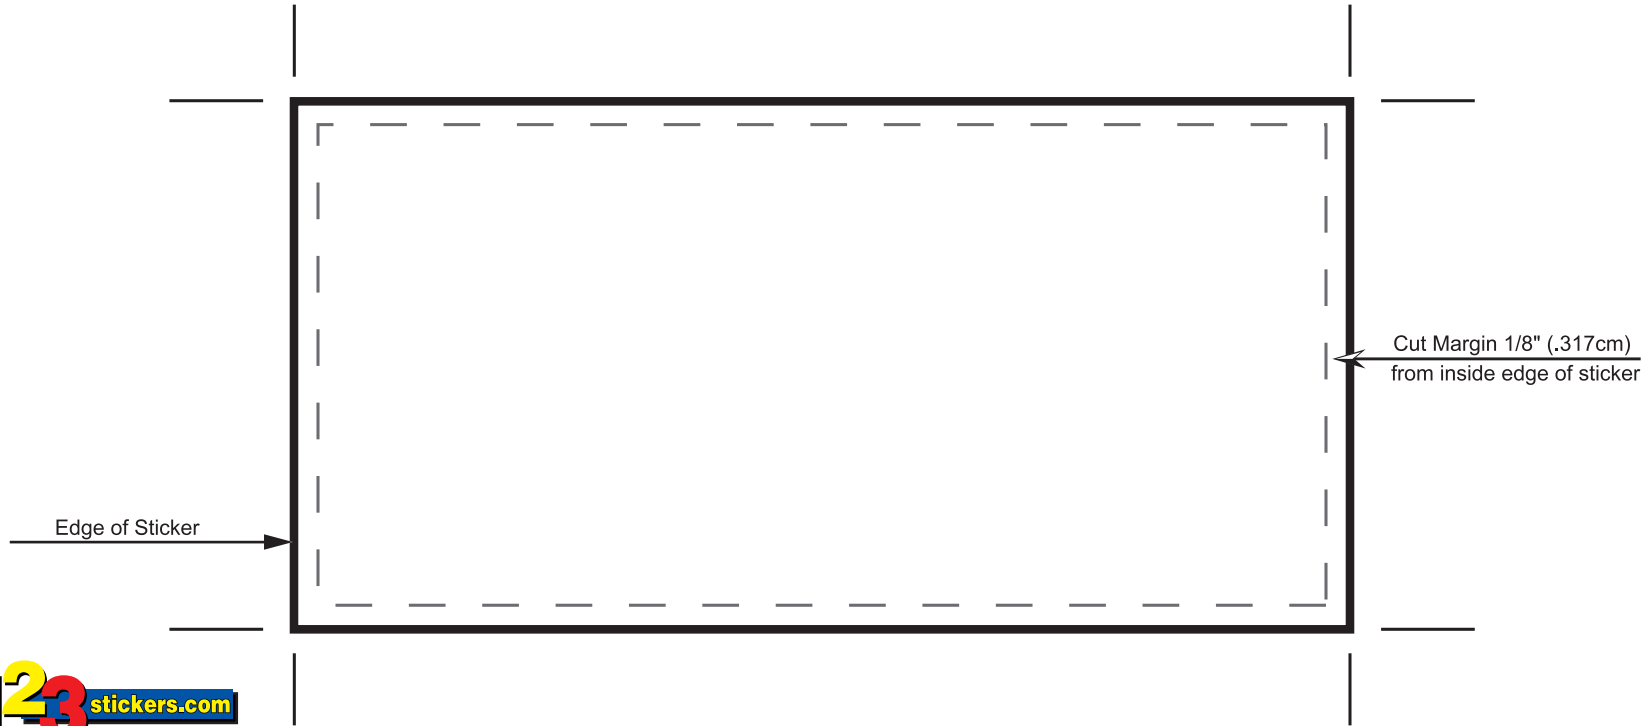

# 5.5" x 2.75" Artwork Template

13.97cm x 6.985cm

**922 Chevy Way  
Medford, OR 97504**

877-778-4253  
art@123stickers.com

Full bleeds on all stickers allowed. Images must be 1/8" (.317cm) away from edge or we are not responsible for the accuracy of the cutting. Images that run off the stickers are allowed, but we will not be held responsible for the accuracy of the image placement, or cutting. Images can have borders, but they must be at least 1/8".