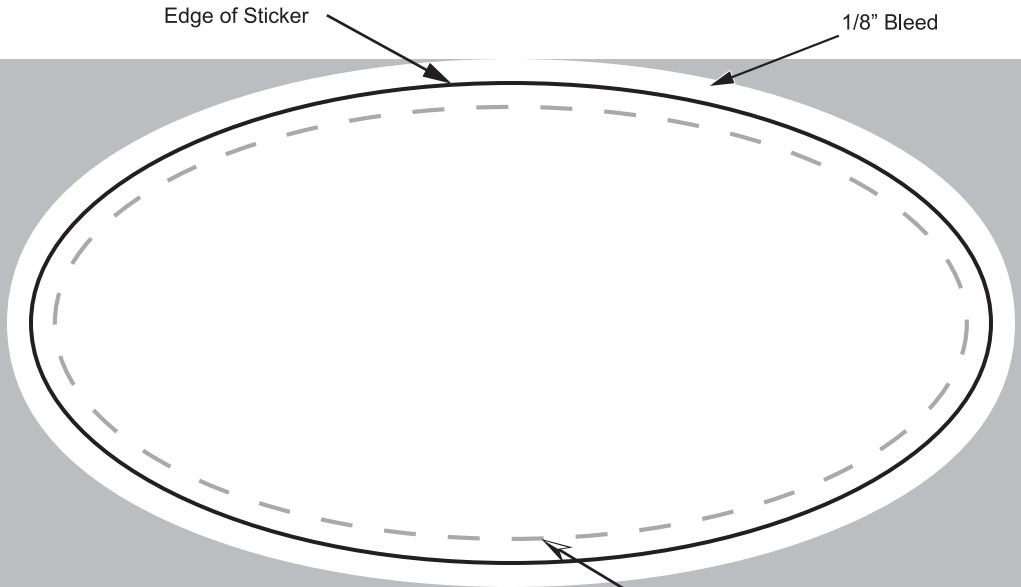

5"x2.5" Oval Artwork Template

922 Chevy Way
Medford, OR 97504
877-778-4253
ari@123stickers.com

Safety-Cut Margin 1/8" (.317cm)
from outside edge of sticker

Full bleeds on all stickers allowed. Images must be 1/8" (.317cm) away from edge or we are not responsible for the accuracy of the cutting. Images that run off the stickers are allowed, but we will not be held responsible for the accuracy of the image placement, or cutting. Images can have borders, but they must be at least 1/8".

5x2.5oval.ai