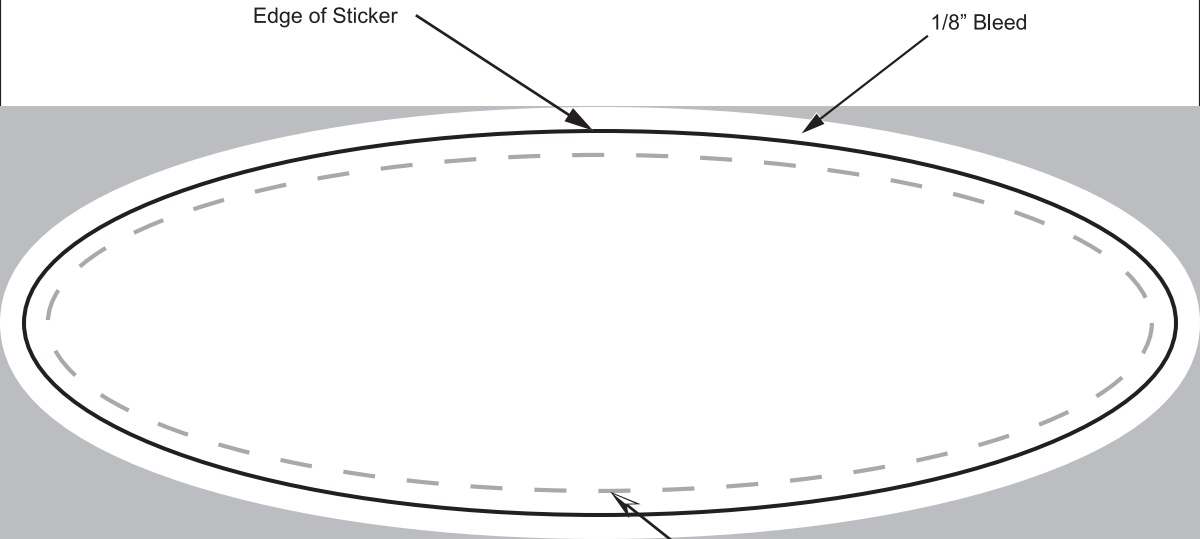

6" x 2" Oval Artwork Template

Edge of Sticker

1/8" Bleed

123stickers.com
922 Chevy Way
Medford, OR 97504
877-778-4253
ari@123stickers.com

Safety-Cut Margin 1/8" (.317cm)
from outside edge of sticker

Full bleeds on all stickers allowed. Images must be 1/8" (.317cm) away from edge or we are not responsible for the accuracy of the cutting. Images that run off the stickers are allowed, but we will not be held responsible for the accuracy of the image placement, or cutting. Images can have borders, but they must be at least 1/8".